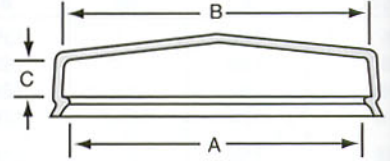

CAPS Polaris Vinyl

VSR Series Vinyl Snap Ring Flange Covers

EXPANDED

Series VSR Vinyl Snap Ring Flange Covers seal out dust and moisture during shipment to protect flange surfaces. These covers are designed to snap on easily for a snug fit. Series VSR is available in a wide range of sizes.

MATERIAL: Vinyl
COLORS*: White, Black, Brown, Orange, Red, Green, Grey, Blue, Yellow – Call factory for colors in stock